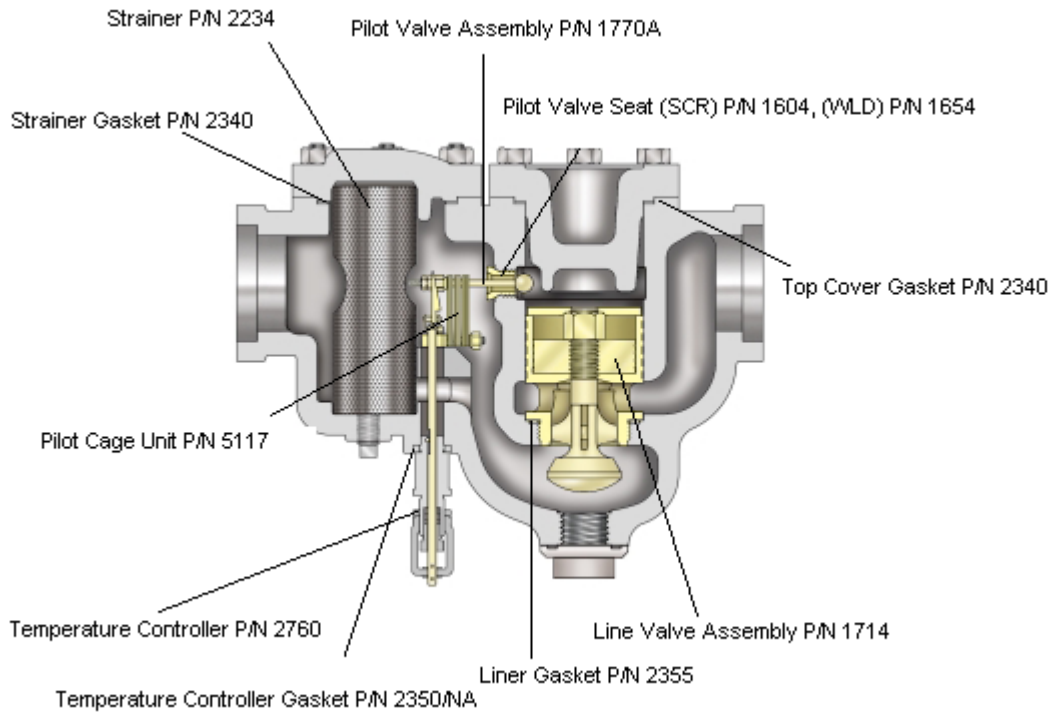

SP7-600 Repair Kit

- (1) Pilot Valve Seat P/N 1604 (SCR) –OR–
- (1) Pilot Valve Seat P/N 1654 (WLD)
- (1) Liner Valve Assembly P/N 1714
- (1) Pilot Valve Assembly P/N 1770A
- (2) SP Top Cover/Strainer Gasket P/N 2340
- (1) SP Liner Gasket P/N 2355
- (1) SP Strainer P/N 2234
- (1) SP-7 Pilot Cage P/N 5117
- (1) SP Temperature Controller Gasket P/N 2350/NA
- (1) SP-7 Temperature Controller P/N 2760

**Tool Required for Repair: SP STEM KEY, P/N L99003