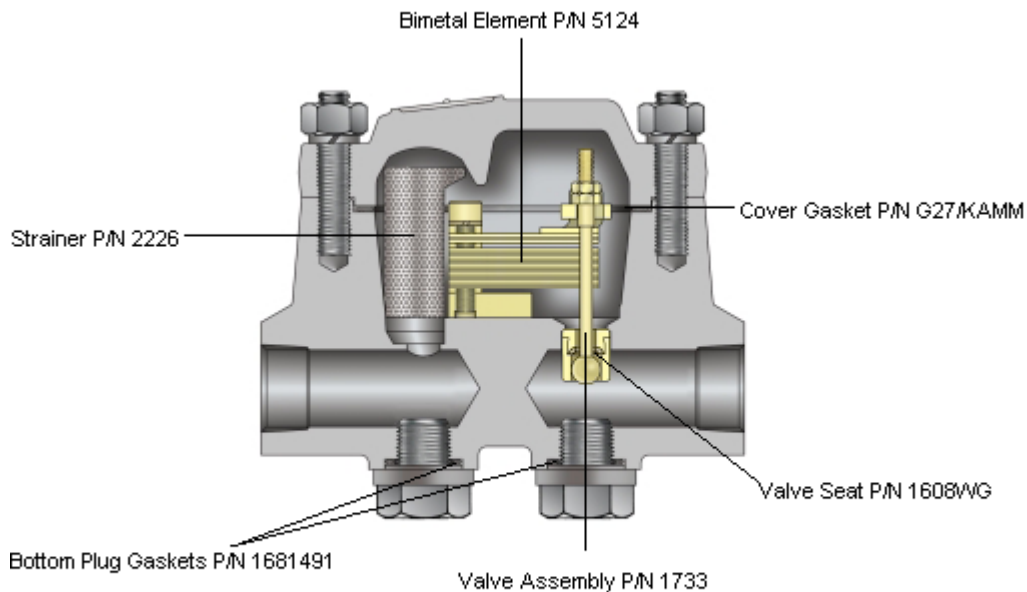

N-1500 Repair Kit

- (1) Bimetal Element Part Number 5124
- (1) Cover Gasket Part Number G27/KAMM
- (1) Strainer Part Number 2226
- (1) Valve Assembly Part Number 1733
- (1) Valve Seat Part Number 1608-WG
- (2) Bottom Plug Gaskets Part Number 1681491

*Tools required for repair:

Stem Key Part Number L99002

Seat Locating Tool Part Number L99045

Velan recommends setting trap with digital calibrator, please call the number listed below if you require assistance