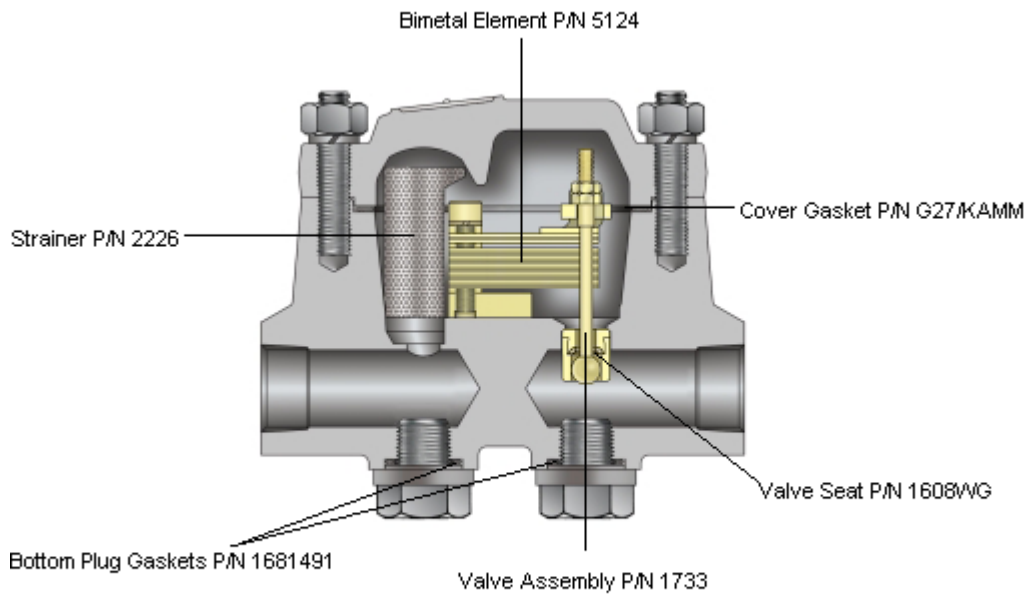

N-1500 Repair Kit

- (1) Bimetal Element Part Number 5124
- (1) Cover Gasket Part Number G27/KAMM
- (1) Strainer Part Number 2226
- (1) Valve Assembly Part Number 1733
- (1) Valve Seat Part Number 1608-WG
- (2) Bottom Plug Gaskets Part Number 1681491

*Tools required for repair:

Stem Key Part Number L99002

Seat Locating Tool Part Number L99045

Velan recommends setting trap with digital calibrator, please call the number listed below if you require assistance