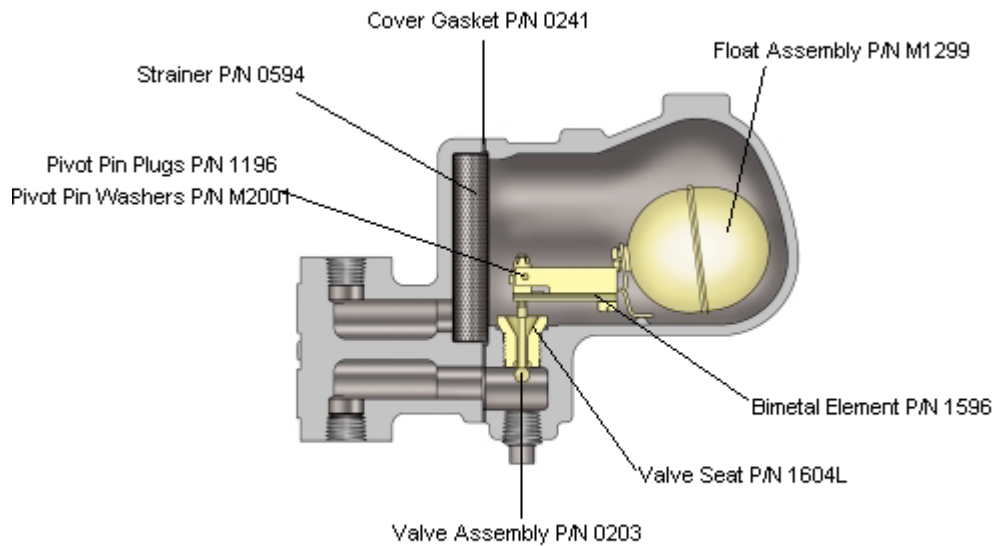

MFTS-150 Repair Kit

- (1) Bimetal Element Part Number 1596
- (1) Valve Assembly Part Number 0203
 - (1) Valve Seat Part Number 1604L
 - (1) Cover Gasket Part Number 0241
 - (1) Strainer Part Number 0594
- (1) Float Assembly Part Number M1299
- * (2) Pivot Pin Plug Part Number 1196
- * (2) Pivot Pin Washer Part Number M2001

*Optional Parts

*Tools required for repair:
Series Stem Key Part Number L99001

Velan recommends setting trap with digital calibrator, please call the number listed below if you require assistance