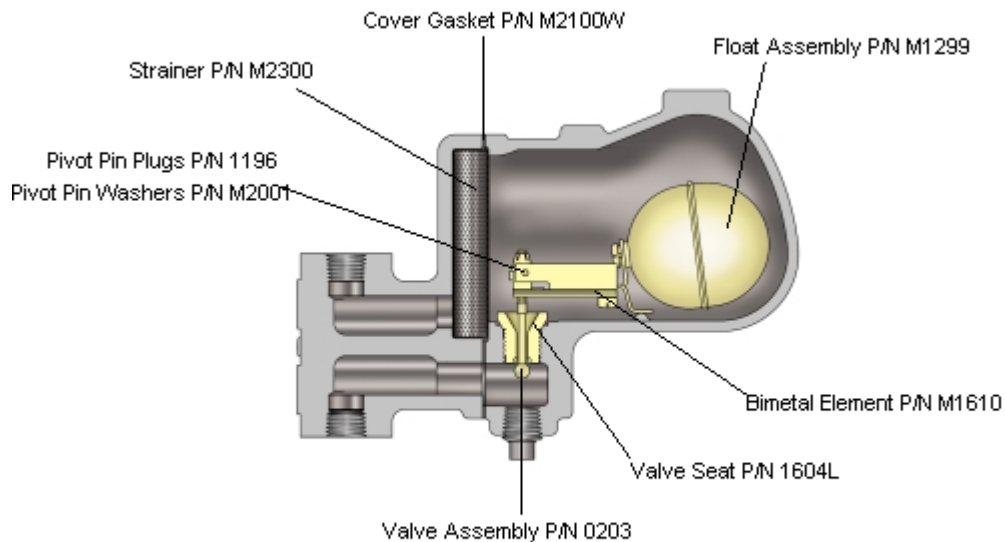

MFT5-15 Repair Kit

- (1) Bimetal Element Part Number M1610
- (1) Float Assembly Part Number M1299
- (1) Valve Assembly Part Number 0203
- (1) Valve Seat Part Number 1604L
- (1) Cover Gasket Part Number M2100-W
- (1) Strainer Part Number M2300
- * (2) Pivot Pin Plug Part Number 1196
- * (2) Pivot Plug Washer Part Number 2001

*Optional Parts

*Tools required for repair:
Stem Key Part Number L99001

Velan recommends setting trap with digital calibrator, please call the number listed below if you require assistance